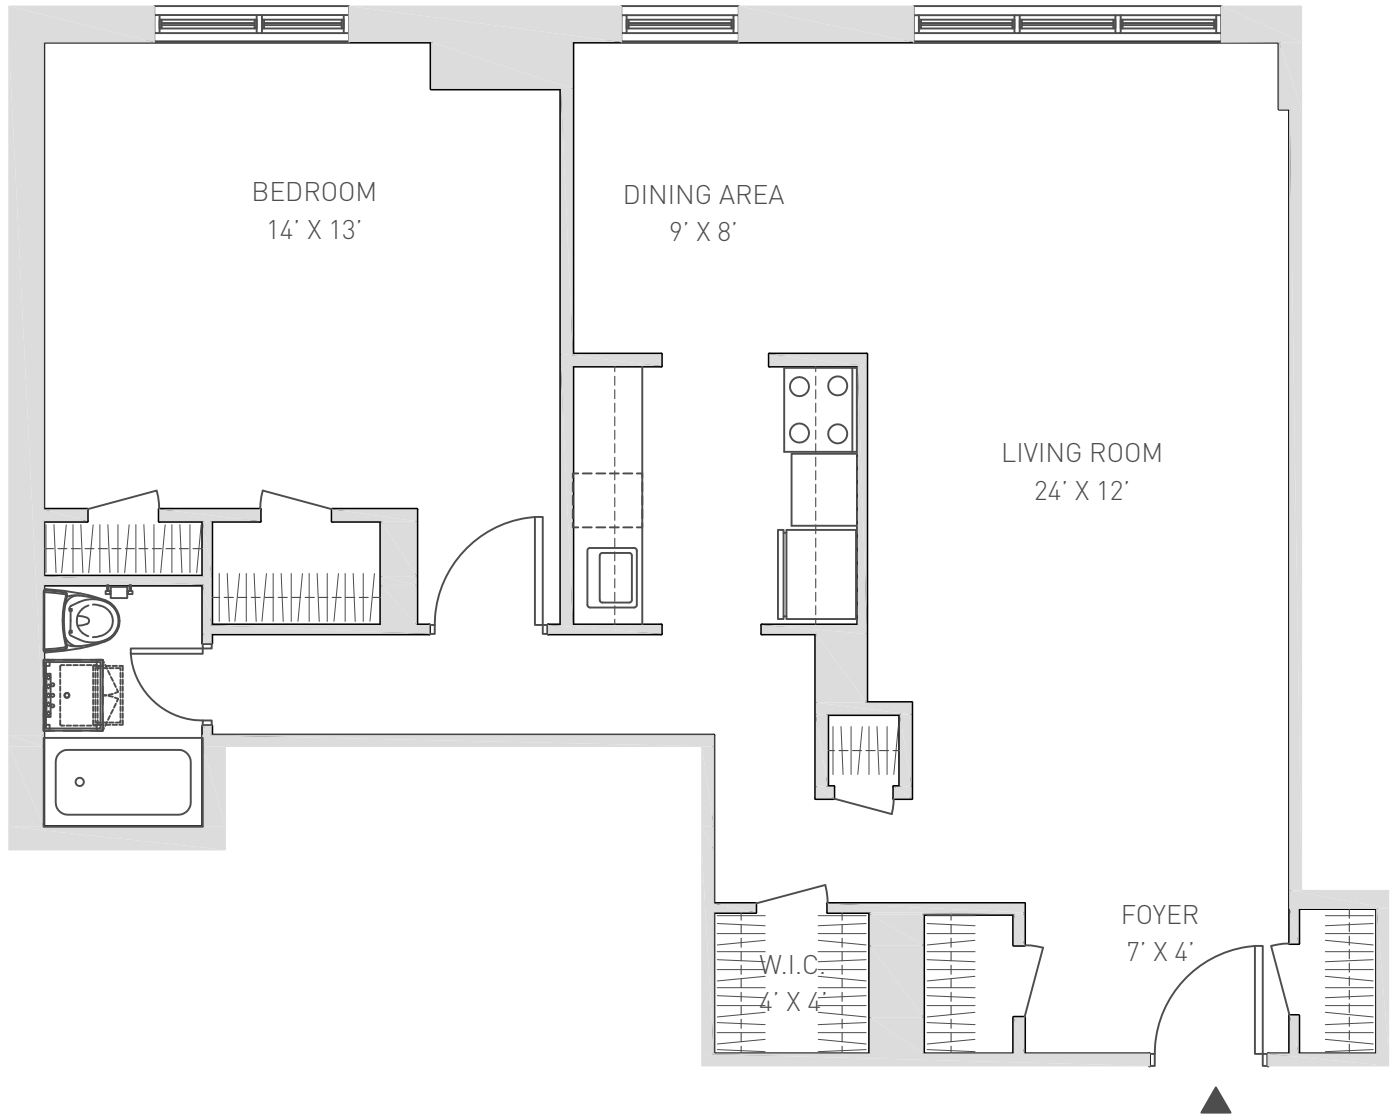

220 EAST 63RD STREET

PENTHOUSE A

1 BEDROOM

1 BATHROOM

APARTMENT: 905 S.F.

ALL DIMENSIONS AND SQUARE FOOT AREA OF UNIT ARE APPROXIMATE.
THIS PLAN IS TO BE UTILIZED FOR REFERENCE ONLY.