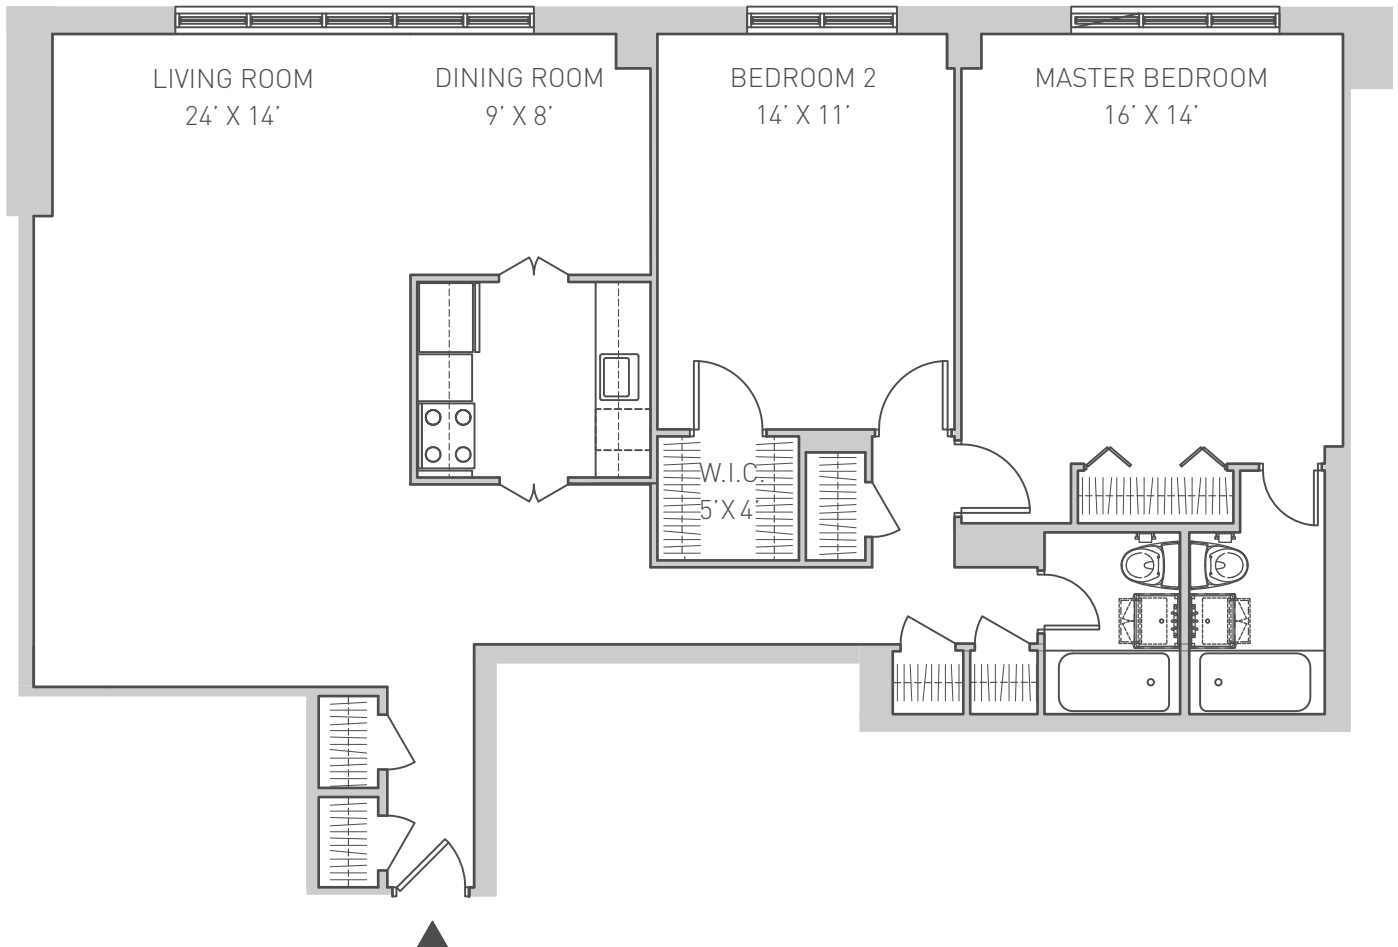

220 EAST 63RD STREET

**UNIT R**

2 BEDROOM

2 BATHROOM

ALL DIMENSIONS AND SQUARE FOOT AREA OF UNIT ARE APPROXIMATE. THIS PLAN IS TO BE UTILIZED FOR REFERENCE ONLY.