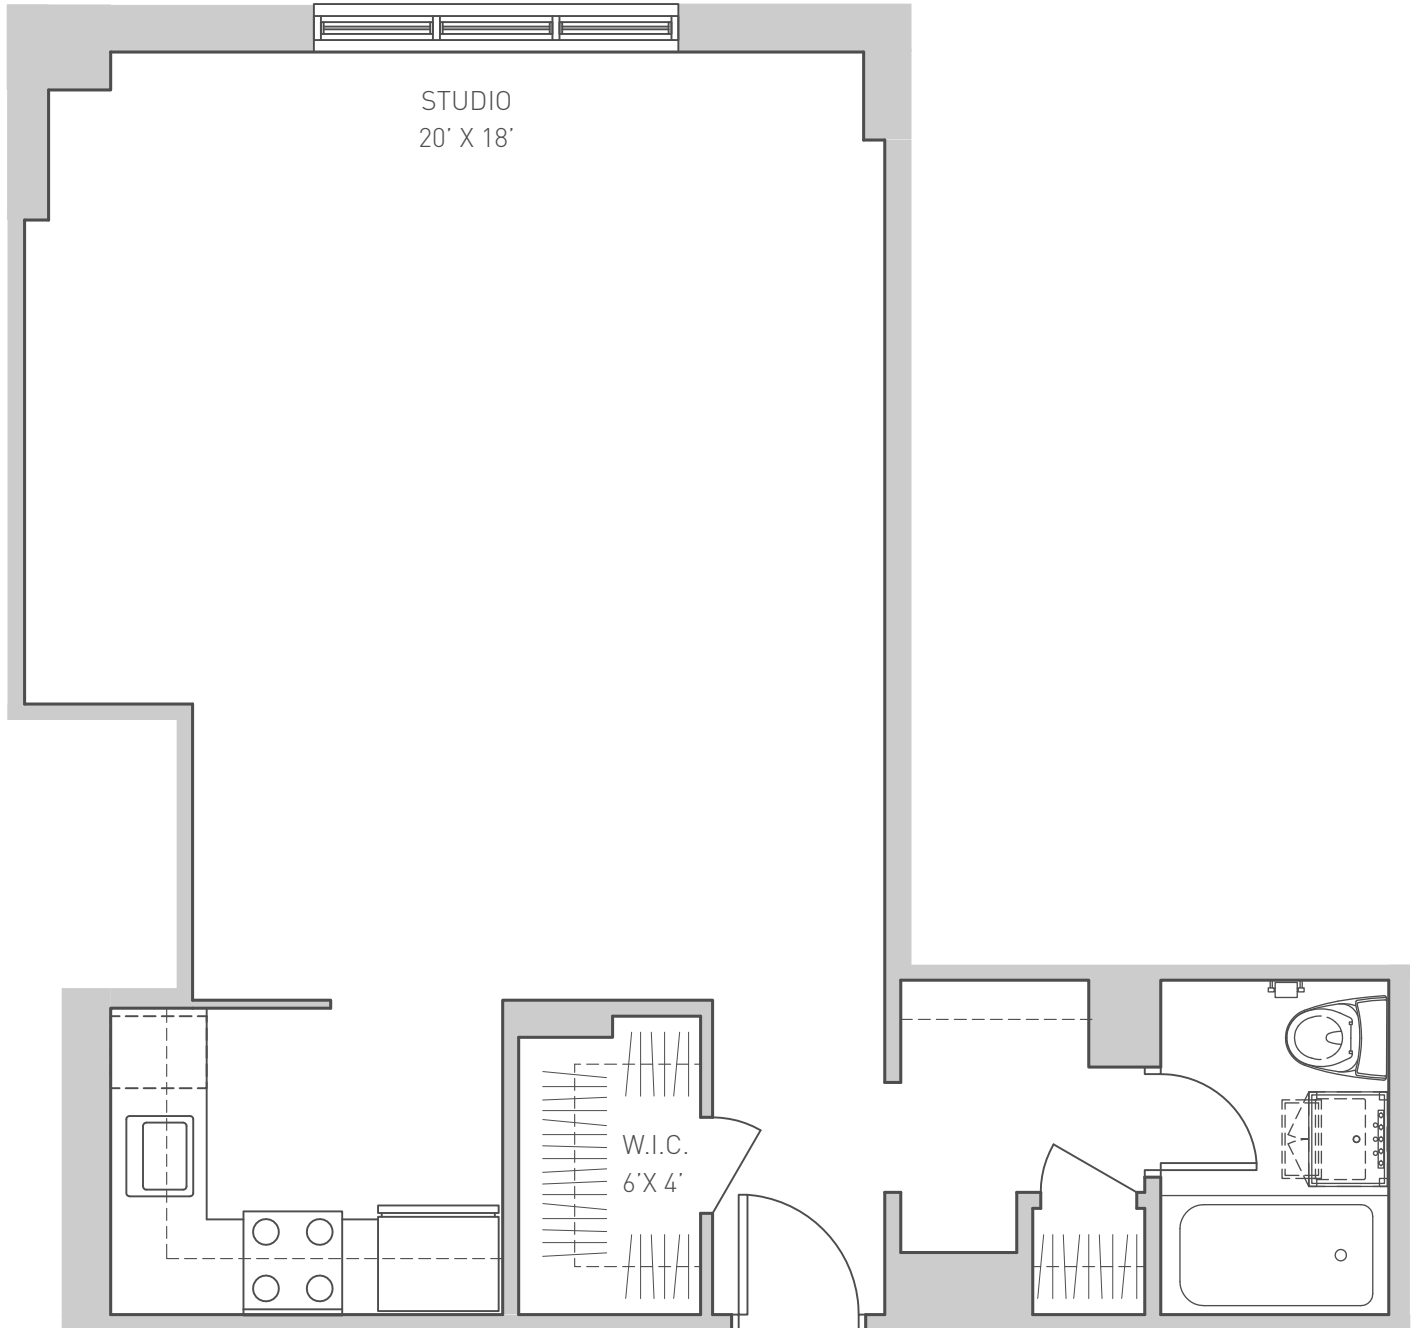

220 EAST 63RD STREET

**UNIT P**  
ALCOVE STUDIO  
1 BATHROOM

ALL DIMENSIONS AND SQUARE FOOT  
AREA OF UNIT ARE APPROXIMATE.  
THIS PLAN IS TO BE UTILIZED FOR REFERENCE ONLY.