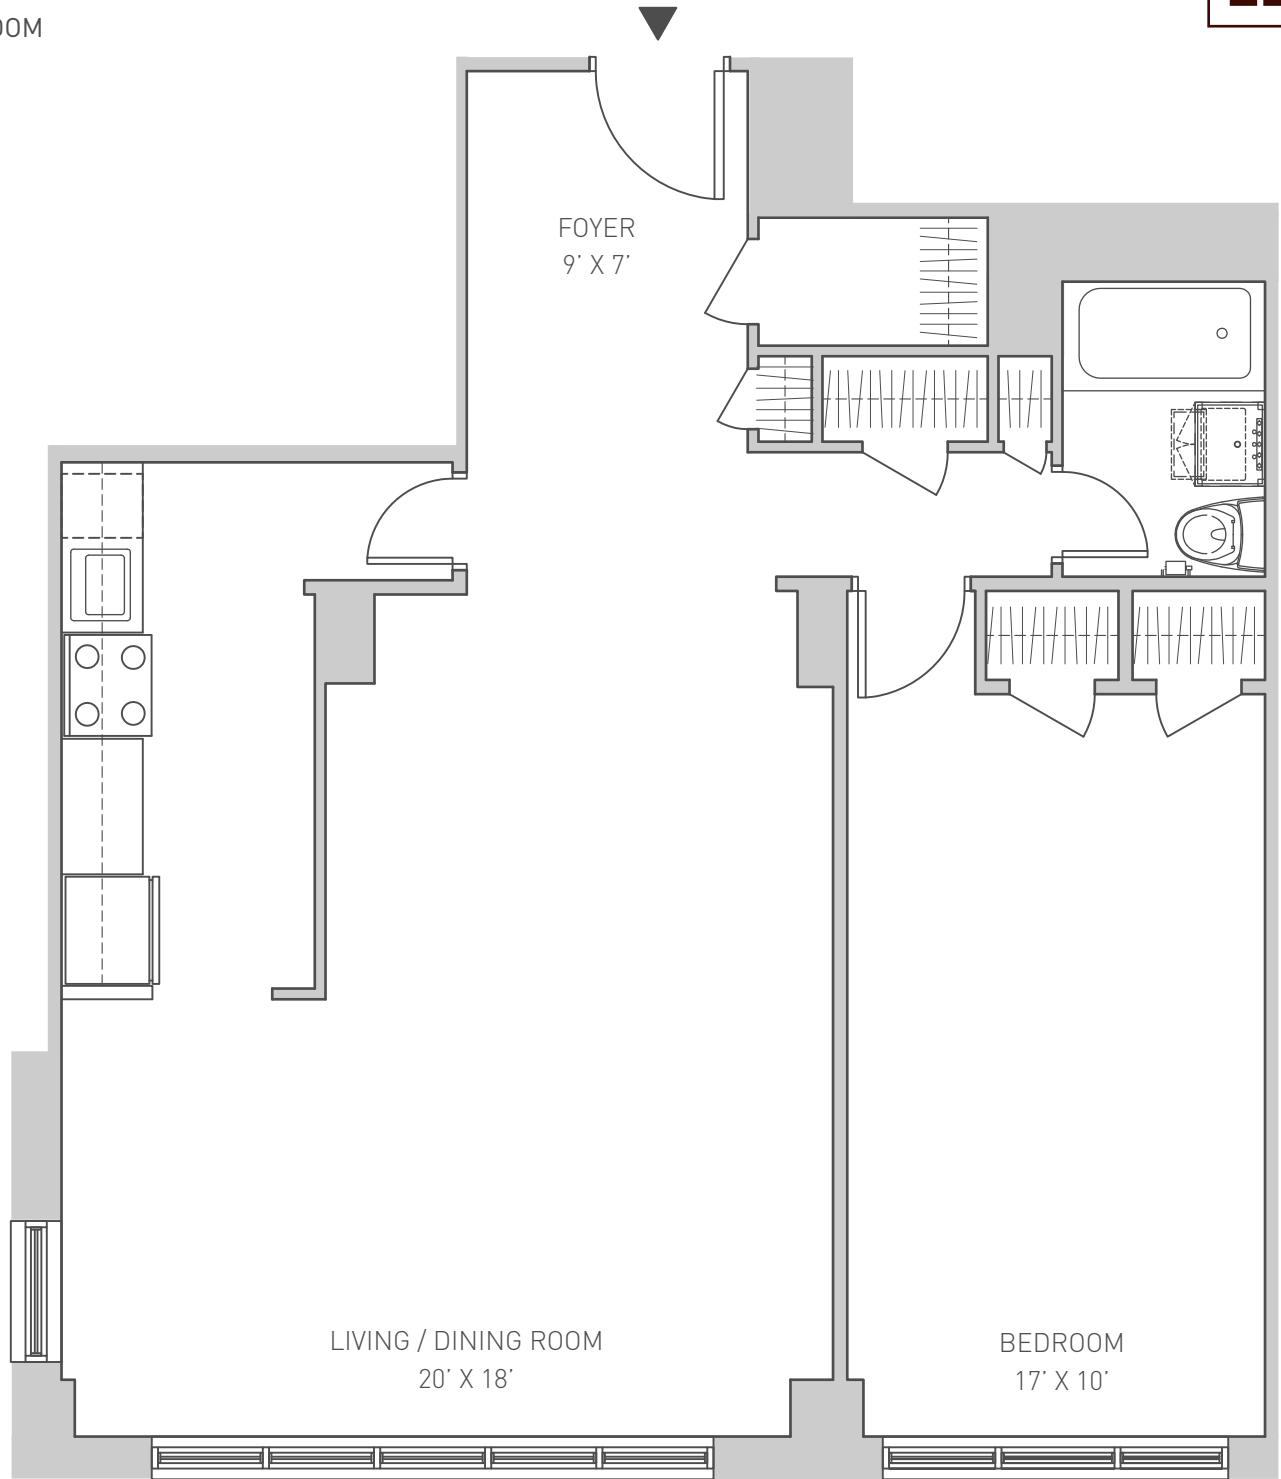

220 EAST 63RD STREET

UNIT K

1 BEDROOM

1 BATHROOM

ALL DIMENSIONS AND SQUARE FOOT
AREA OF UNIT ARE APPROXIMATE.
THIS PLAN IS TO BE UTILIZED FOR REFERENCE ONLY.