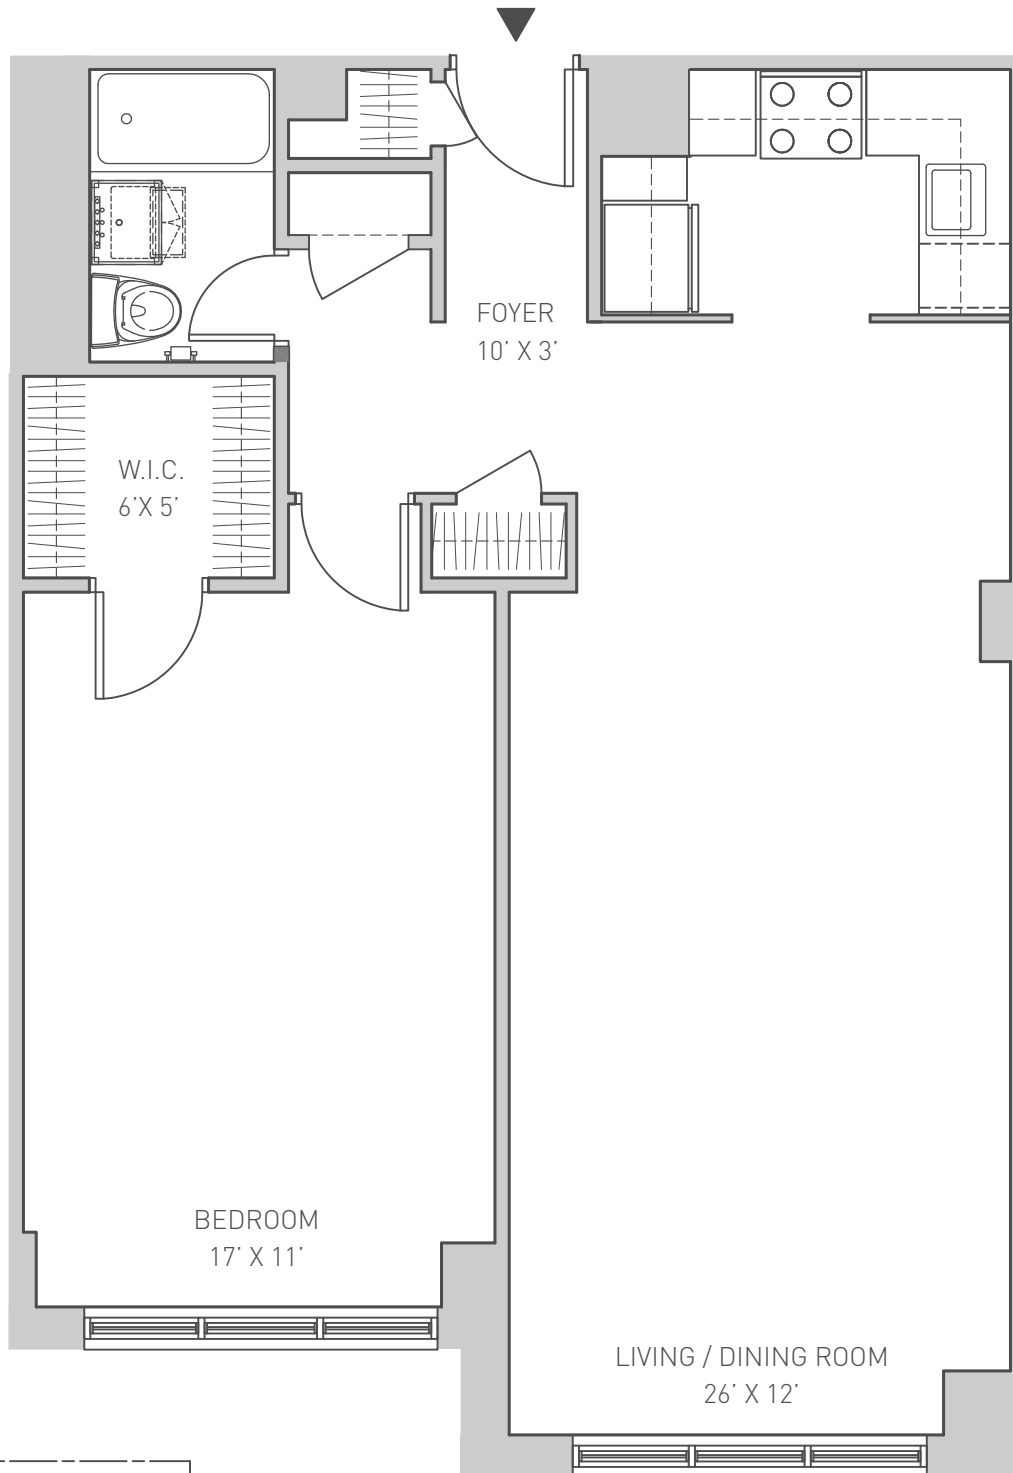

220 EAST 63RD STREET

**UNIT F**

1 BEDROOM

1 BATHROOM

63RD STREET

ALL DIMENSIONS AND SQUARE FOOT  
AREA OF UNIT ARE APPROXIMATE.  
THIS PLAN IS TO BE UTILIZED FOR REFERENCE ONLY.